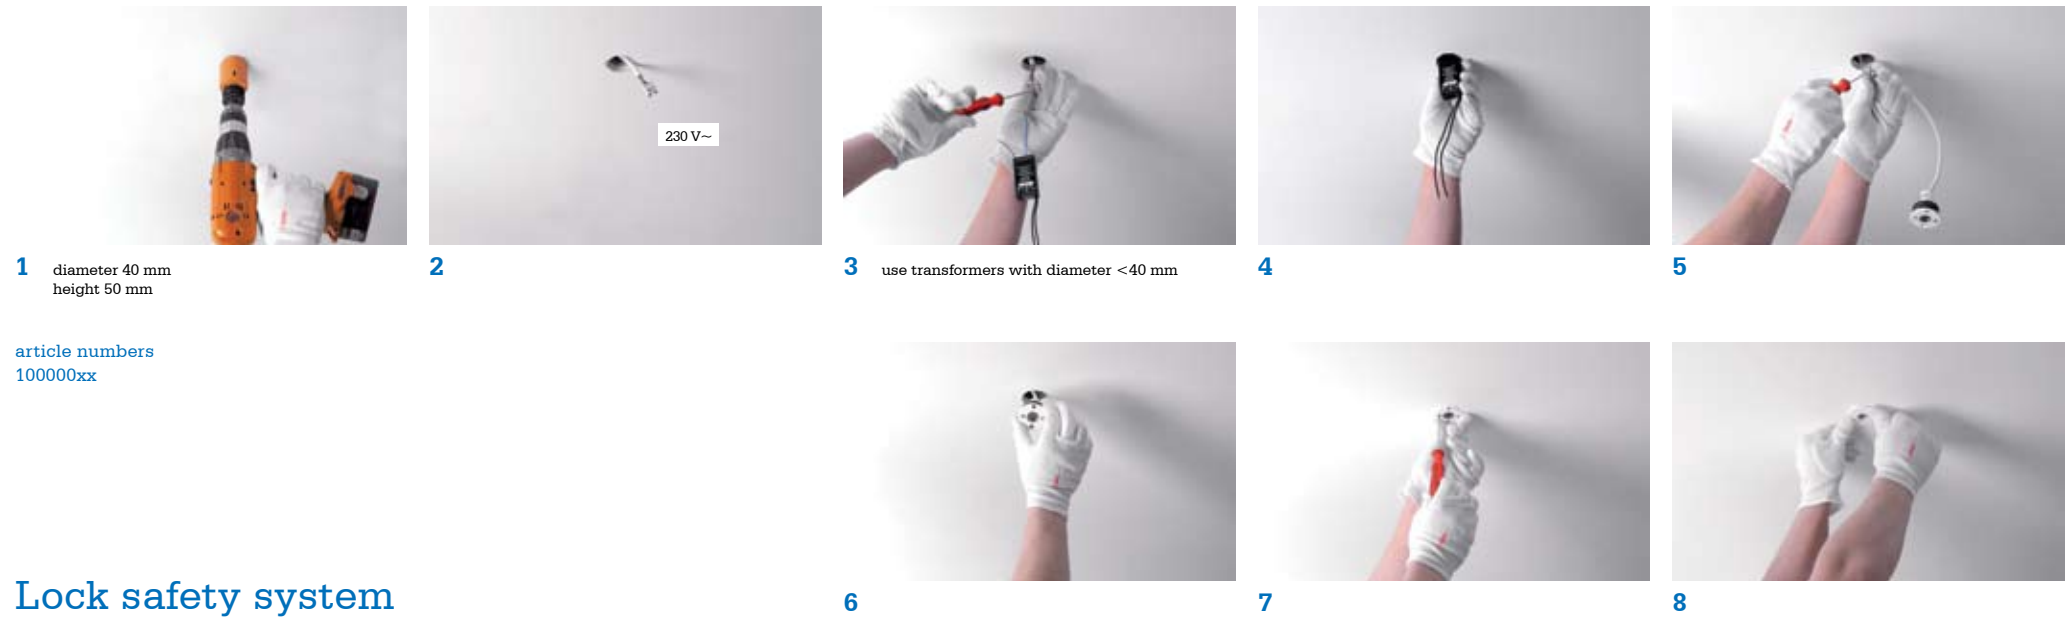

Super modupoint EQ 230V / 40mm aperture installation with external transformer

1 diameter 40 mm
height 50 mm

article numbers
100000xx

2

3 use transformers with diameter <40 mm

4

5

6

7

8

Lock safety system

push and turn

1 insert fixture into the modupoint

2 turn fixture clockwise to lock safety system

3

to be used for all plug-in fixtures

pull and turn

1 pull fixture carefully

2 turn fixture counter-clockwise to unlock safety system

3

to be used for all plug-in fixtures